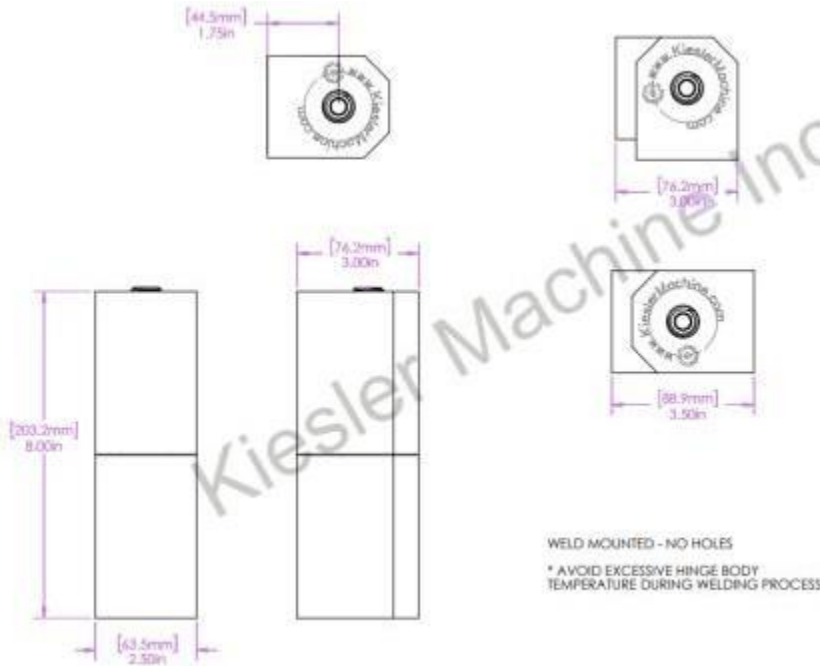

8" x 2 1/2 x 3" Barrel Hinge

Model Number: 2125KB

Price: \$ 875

- Material Type: Carbon Steel
- Approx. Size: 2 1/2 3"
- Height: 8"
- Weight: 17.5 LBS
- Mounting: Bolt-on

Kiesler Machine Inc

13700 Chrissy Lane NE
Palmyra, IN. 47164-8768